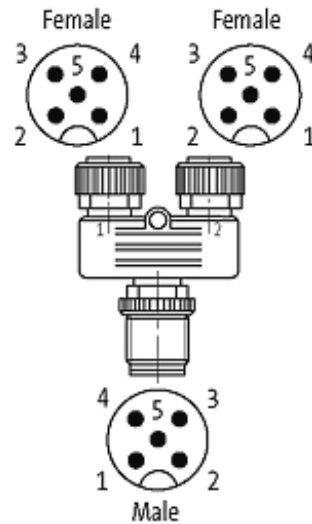

T-COUPLER 5 POLEMALE./5 POLEFEMALE M12 SHIELDED

T-coupler M12 – M12
 5-pole
 Parallel circuit
 shielded

Plastic housings with good resistance against chemicals and oils. The resistance to aggressive media should be individually tested for your application. Further details on request.

[Link to Product](#)

Illustration

Product may differ from Image

Approvals

Form

42141

Technical Data

Operating voltage	max. 60 V AC/DC
Operating current per contact	max. 4 A
Locking of ports	Screw thread M12 × 1 mm (recommended torque 0.6 Nm) self-securing
Protection	IP67 inserted and tightened (EN 60529)