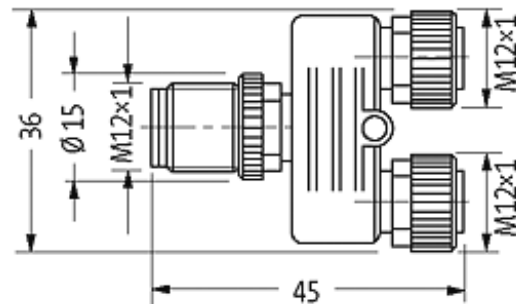

T-COUPLER 5 POLEMALE./5 POLEFEMALE M12 SHIELDED

T-coupler M12 – M12
 5-pole
 Parallel circuit
 shielded

Plastic housings with good resistance against chemicals and oils. The resistance to aggressive media should be individually tested for your application. Further details on request.

[Link to Product](#)

Illustration

Product may differ from Image

Approvals

Form

42141

Technical Data

Operating voltage	max. 60 V AC/DC
Operating current per contact	max. 4 A
Locking of ports	Screw thread M12 × 1 mm (recommended torque 0.6 Nm) self-securing
Protection	IP67 inserted and tightened (EN 60529)

General data

Temperature range	-25...+85 °C
-------------------	--------------

Commercial data

country of origin	DE
customs tariff number	85369010
minimum order quantity	1