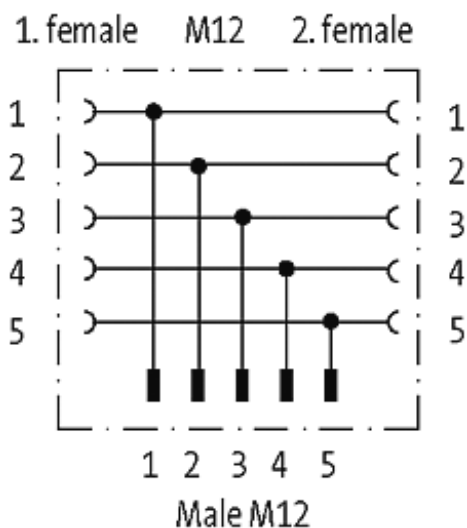

T-COUPLER 5 POLEMALE./5 POLEFEMALE M12 SHIELDED

T-coupler M12 – M12
 5-pole
 Parallel circuit
 shielded

Plastic housings with good resistance against chemicals and oils. The resistance to aggressive media should be individually tested for your application. Further details on request.

[Link to Product](#)

Illustration

Product may differ from Image

Approvals

Form

42141

Technical Data

Operating voltage	max. 60 V AC/DC
Operating current per contact	max. 4 A
Locking of ports	Screw thread M12 × 1 mm (recommended torque 0.6 Nm) self-securing
Protection	IP67 inserted and tightened (EN 60529)