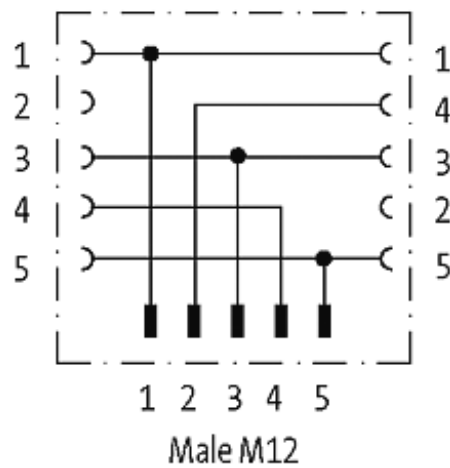

T-COUPLER SLIMLINE M12 MALE / 2X M12 FEMALE

T-coupler (Slimline) M12 - M12

5-pole

Distribution function (NO)

[Link to Product](#)

Illustration

1. female M12 2. female

Product may differ from Image

Approvals

Form

41131

Technical Data

Operating voltage	max. 60 V AC/DC
Operating current per contact	max. 4 A
Locking of ports	Screw thread M12 × 1 mm (recommended torque 0.6 Nm) self-securing
Protection	IP65 and IP67 when plugged and screwed down (EN 60529)