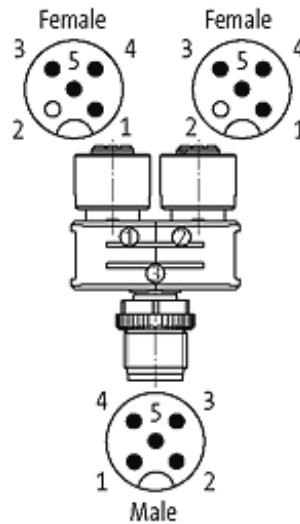

T-COUPLER SLIMLINE M12 MALE / 2X M12 FEMALE

T-coupler (Slimline) M12 - M12

5-pole

Distribution function (NO)

[Link to Product](#)

Illustration

1. female M12 2. female

Product may differ from Image

Approvals

Form

41131

Technical Data

Operating voltage	max. 60 V AC/DC
Operating current per contact	max. 4 A
Locking of ports	Screw thread M12 × 1 mm (recommended torque 0.6 Nm) self-securing
Protection	IP65 and IP67 when plugged and screwed down (EN 60529)