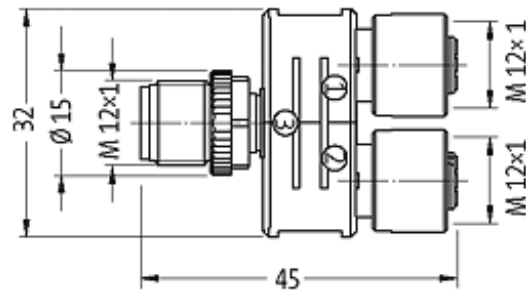

T-COUPLER SLIMLINE M12 MALE / 2X M12 FEMALE

T-coupler (Slimline) M12 - M12

5-pole

Distribution function (NO)

[Link to Product](#)

Illustration

1. female M12 2. female

Product may differ from Image

Approvals

Form

41131

Technical Data

Operating voltage	max. 60 V AC/DC
Operating current per contact	max. 4 A
Locking of ports	Screw thread M12 × 1 mm (recommended torque 0.6 Nm) self-securing
Protection	IP65 and IP67 when plugged and screwed down (EN 60529)

General data

Temperature range	-25...+85 °C
-------------------	--------------

Commercial data

country of origin	DE
customs tariff number	85369010
minimum order quantity	1