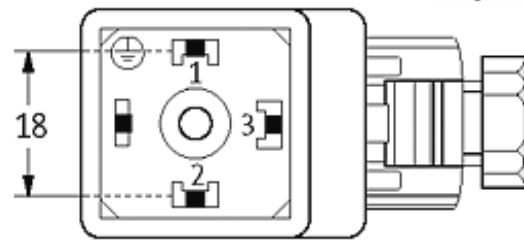

## SVS VALVE PLUG FORM A 18MM FIELD-WIREABLE

24...230V LED M16x1.5

Form A (18 mm) for pressure switch  
 24...230 V AC/DC  
 LED red (2) green (3)  
 metric

Plastic housings with good resistance against chemicals and oils. The resistance to aggressive media should be individually tested for your application. Further details on request.

#### Illustration

stay connected

Height: 41 mm

Product may differ from Image

### Technical Data

Operating voltage	24...230 V AC/DC
Operating current per contact	max. 4 A
Sealing range (cable diameter)	5...10 mm
Locking of ports	M3 (recommended torque 0.4 Nm)
Compression gland	M16 × 1.5 mm
Protection	IP65 inserted and tightened (EN 60529), with gland