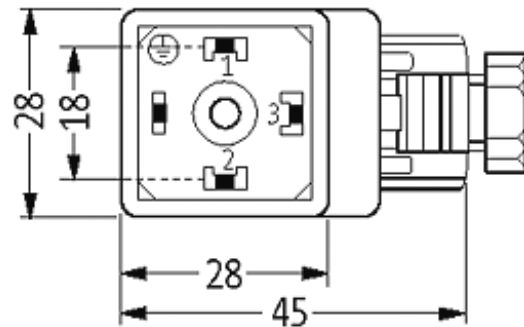

## SVS VALVE PLUG FORM A 18MM FIELD-WIREABLE

24...230V LED M16x1.5

Form A (18 mm) for pressure switch  
 24...230 V AC/DC  
 LED red (2) green (3)  
 metric

Plastic housings with good resistance against chemicals and oils. The resistance to aggressive media should be individually tested for your application. Further details on request.

#### Illustration

stay connected

Height: 41 mm

Product may differ from Image

### Technical Data

Operating voltage	24...230 V AC/DC
Operating current per contact	max. 4 A
Sealing range (cable diameter)	5...10 mm
Locking of ports	M3 (recommended torque 0.4 Nm)
Compression gland	M16 × 1.5 mm
Protection	IP65 inserted and tightened (EN 60529), with gland