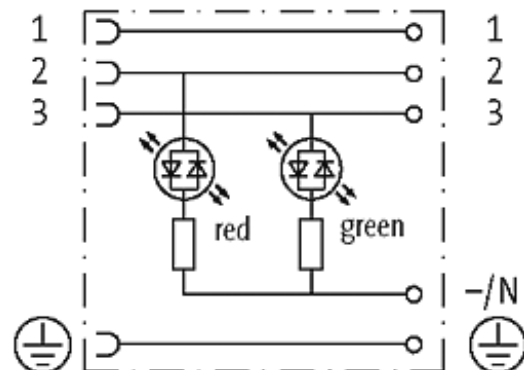

## SVS VALVE PLUG FORM A 18MM FIELD-WIREABLE

24...230V LED M16x1.5

Form A (18 mm) for pressure switch  
 24...230 V AC/DC  
 LED red (2) green (3)  
 metric

Plastic housings with good resistance against chemicals and oils. The resistance to aggressive media should be individually tested for your application. Further details on request.

#### Illustration

stay connected

Height: 41 mm

Product may differ from Image

### Technical Data

Operating voltage	24...230 V AC/DC
Operating current per contact	max. 4 A
Sealing range (cable diameter)	5...10 mm
Locking of ports	M3 (recommended torque 0.4 Nm)
Compression gland	M16 × 1.5 mm
Protection	IP65 inserted and tightened (EN 60529), with gland