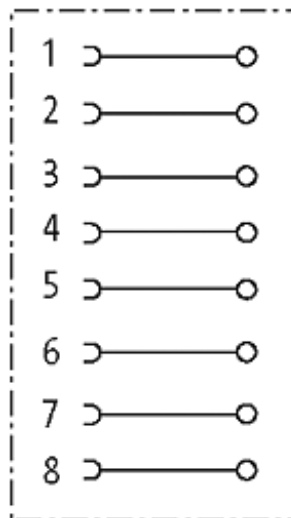

M12 FEMALE 0° FIELD-WIREABLE SCREW TERM.

8-pol. max.0.5mm² 6-8mm

Female straight

8-pole

Clamping range cable entry: 6...8 mm

[Link to Product](#)

Illustration

Female

Product may differ from Image

Approvals

Form

17321

Technical Data

Operating voltage	max. 60 V AC/DC
Operating current per contact	max. 2 A
Connection cross section	max. 0.5 mm ²
Sealing range (cable diameter)	6...8 mm
Locking of ports	Screw thread M12 × 1 mm (recommended torque 0.6 Nm) self-securing
Protection	IP65 and IP67 when plugged and screwed down (EN 60529)