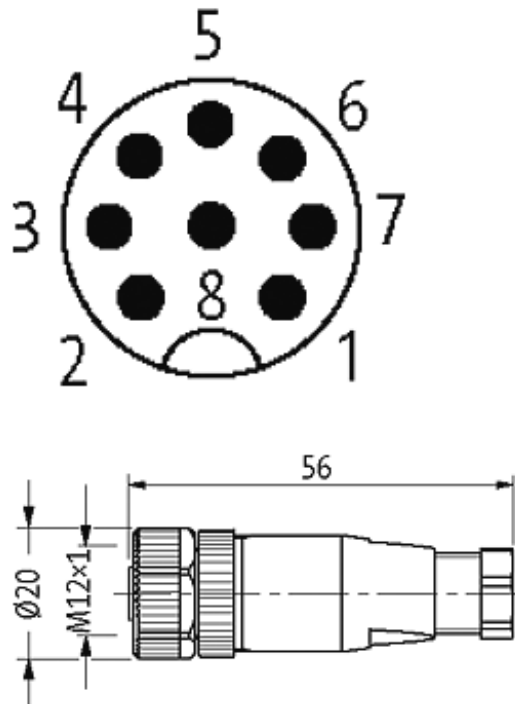

M12 FEMALE 0° FIELD-WIREABLE SCREW TERM.

8-pol. max.0.5mm² 6-8mm

Female straight

8-pole

Clamping range cable entry: 6...8 mm

[Link to Product](#)

Illustration

Female

Product may differ from Image

Approvals

Form

17321

Technical Data

Operating voltage	max. 60 V AC/DC
Operating current per contact	max. 2 A
Connection cross section	max. 0.5 mm ²
Sealing range (cable diameter)	6...8 mm
Locking of ports	Screw thread M12 × 1 mm (recommended torque 0.6 Nm) self-securing
Protection	IP65 and IP67 when plugged and screwed down (EN 60529)

General data

Temperature range	-25...+85 °C
-------------------	--------------

Commercial data

country of origin	DE
customs tariff number	85369010

minimum order quantity

1