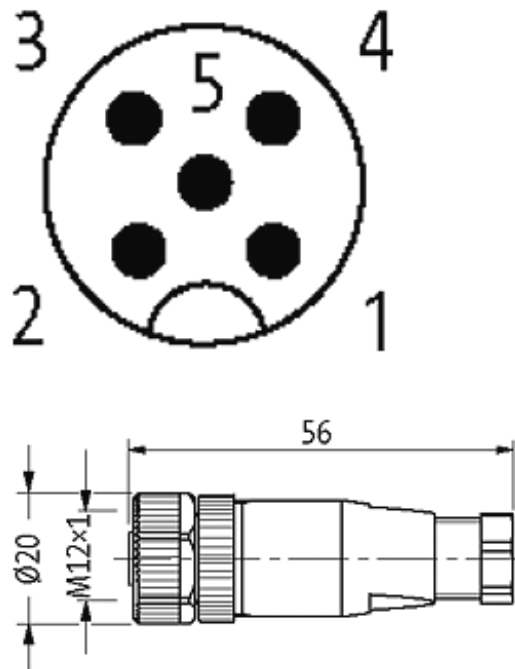

**M12 FEMALE 0° FIELD-WIREABLE SCREW TERM.**5-pol. max.0,75mm<sup>2</sup> 4-6mm

Female straight

5-pole

Clamping range cable entry: 4...6 mm

[Link to Product](#)**Illustration**

# Female

Product may differ from Image

## Technical Data

Operating voltage	max. 125 V AC/DC
Operating current per contact	max. 4 A
Connection cross section	max. 0.75 mm <sup>2</sup>
Sealing range (cable diameter)	4...6 mm
Locking of ports	Screw thread M12 × 1 mm (recommended torque 0.6 Nm) self-securing
Protection	IP67 inserted and tightened (EN 60529)

## General data

Temperature range	-25...+85 °C
Dimensions H × W × D	54×20×20 mm