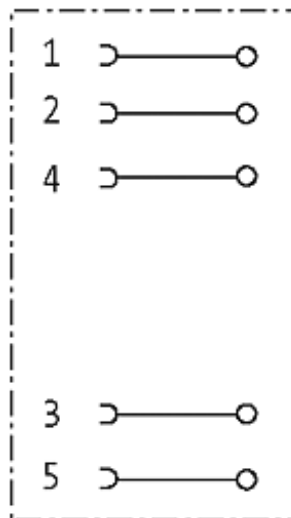

**M12 FEMALE 0° FIELD-WIREABLE SCREW TERM.**5-pol. max.0,75mm<sup>2</sup> 4-6mm

Female straight

5-pole

Clamping range cable entry: 4...6 mm

[Link to Product](#)**Illustration**

# Female

Product may differ from Image

## Technical Data

Operating voltage	max. 125 V AC/DC
Operating current per contact	max. 4 A
Connection cross section	max. 0.75 mm <sup>2</sup>
Sealing range (cable diameter)	4...6 mm
Locking of ports	Screw thread M12 × 1 mm (recommended torque 0.6 Nm) self-securing
Protection	IP67 inserted and tightened (EN 60529)

## General data

Temperature range	-25...+85 °C
Dimensions H × W × D	54×20×20 mm