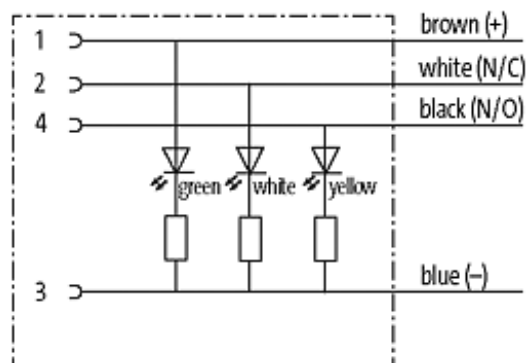

M12 FEMALE 90° LED

PUR 4X0.34 black UL/CSA, drag ch 5m

Female 90°

M12, 4-pole

3 × LED (PNP)

Art.-No. 7005 - M12 Lite - (plastic hexagonal screw) on request

Plastic housings with good resistance against chemicals and oils. The resistance to aggressive media should be individually tested for your application. Further details on request. Further cable lengths on request.

[Link to Product](#)**Illustration**

Female

Product may differ from Image

Approvals

* only for products with UL/CSA approved cable

Form

Form 12421

Cables

Bend radius (moving)	10 × outer Ø
Temperature range (fixed)	-40...+80 °C
Temperature range (mobile)	-25...+80 °C

Technical Data

Operating voltage	24 V DC ±25%
Operating voltage (only UL listed)	30 V DC
Operating current per contact	max. 4 A
	0.8 kV
Material group	IEC 60664-1, category I
Coding	A-coded
LED display	LED (green): Power / LED (yellow): (S1) / LED (white): Signal (S2)
Locking of ports	Screw thread M12 × 1 mm (recommended torque 0.6 Nm) self-securing
Compression gland	M12 (SW13)
Protection	IP65, IP66K, IP67
Locking material	Zinc die casting, matte nickel plated
Material	PUR
	10 mm