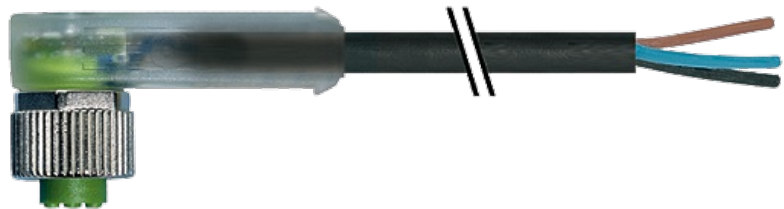

M12 FEMALE 90° LED

PUR 4X0.34 black UL/CSA, drag ch 5m

Female 90°

M12, 4-pole

3 × LED (PNP)

Art.-No. 7005 - M12 Lite - (plastic hexagonal screw) on request

Plastic housings with good resistance against chemicals and oils. The resistance to aggressive media should be individually tested for your application. Further details on request. Further cable lengths on request.

[Link to Product](#)**Illustration**

Female

Product may differ from Image

Approvals

* only for products with UL/CSA approved cable

Form

Form 12421

Cables

Cable number	634
No./diameter of wires	4 × 0.34 mm ²
Wire isolation	PP (br, wh, bl, bk)
C-track properties	5 Mio. 2 Mio. ±180°/m
Jacket Color	black
Material (jacket)	PUR (UL/CSA)
Outer Ø	approx. 4.7 mm
Bend radius (fixed)	5 × outer Ø

Bend radius (moving)	10 × outer Ø
Temperature range (fixed)	-40...+80 °C
Temperature range (mobile)	-25...+80 °C

Technical Data

Operating voltage	24 V DC ±25%
Operating voltage (only UL listed)	30 V DC
Operating current per contact	max. 4 A
	0.8 kV
Material group	IEC 60664-1, category I
Coding	A-coded
LED display	LED (green): Power / LED (yellow): (S1) / LED (white): Signal (S2)
Locking of ports	Screw thread M12 × 1 mm (recommended torque 0.6 Nm) self-securing
Compression gland	M12 (SW13)
Protection	IP65, IP66K, IP67
Locking material	Zinc die casting, matte nickel plated
Material	PUR
	10 mm