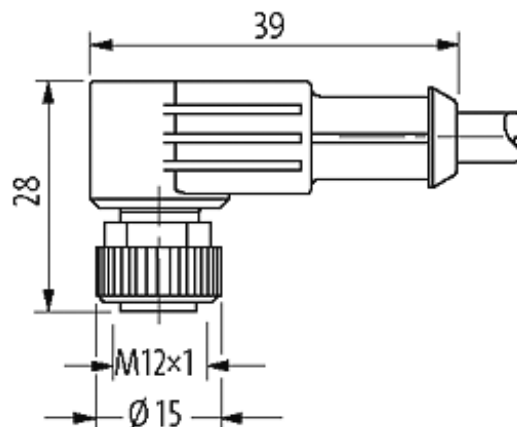

M12 FEMALE 90° LED

PUR 4X0.34 black UL/CSA, drag ch 5m

Female 90°

M12, 4-pole

3 × LED (PNP)

Art.-No. 7005 - M12 Lite - (plastic hexagonal screw) on request

Plastic housings with good resistance against chemicals and oils. The resistance to aggressive media should be individually tested for your application. Further details on request. Further cable lengths on request.

[Link to Product](#)**Illustration**

Female

Product may differ from Image

Approvals

* only for products with UL/CSA approved cable

Form

Form 12421

Cables

Cable number	634
No./diameter of wires	4 × 0.34 mm ²
Wire isolation	PP (br, wh, bl, bk)
C-track properties	5 Mio. 2 Mio. ±180°/m
Jacket Color	black
Material (jacket)	PUR (UL/CSA)
Outer Ø	approx. 4.7 mm
Bend radius (fixed)	5 × outer Ø

Bend radius (moving)	10 × outer Ø
Temperature range (fixed)	-40...+80 °C
Temperature range (mobile)	-25...+80 °C

Technical Data

Operating voltage	24 V DC ±25%
Operating voltage (only UL listed)	30 V DC
Operating current per contact	max. 4 A
	0.8 kV
Material group	IEC 60664-1, category I
Coding	A-coded
LED display	LED (green): Power / LED (yellow): (S1) / LED (white): Signal (S2)
Locking of ports	Screw thread M12 × 1 mm (recommended torque 0.6 Nm) self-securing
Compression gland	M12 (SW13)
Protection	IP65, IP66K, IP67
Locking material	Zinc die casting, matte nickel plated
Material	PUR
	10 mm