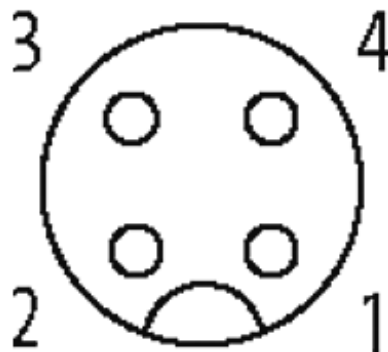

M12 FEMALE 90° LED

PUR 4X0.34 black UL/CSA, drag ch 5m

Female 90°

M12, 4-pole

3 × LED (PNP)

Art.-No. 7005 - M12 Lite - (plastic hexagonal screw) on request

Plastic housings with good resistance against chemicals and oils. The resistance to aggressive media should be individually tested for your application. Further details on request. Further cable lengths on request.

[Link to Product](#)**Illustration**

Female

Product may differ from Image

Approvals

* only for products with UL/CSA approved cable

Form

Form 12421

Cables

Cable number	634
No./diameter of wires	4 × 0.34 mm ²
Wire isolation	PP (br, wh, bl, bk)
C-track properties	5 Mio. 2 Mio. ±180°/m
Jacket Color	black
Material (jacket)	PUR (UL/CSA)
Outer Ø	approx. 4.7 mm
Bend radius (fixed)	5 × outer Ø

Bend radius (moving)	10 × outer Ø
Temperature range (fixed)	-40...+80 °C
Temperature range (mobile)	-25...+80 °C

Technical Data

Operating voltage	24 V DC ±25%
Operating voltage (only UL listed)	30 V DC
Operating current per contact	max. 4 A
	0.8 kV
Material group	IEC 60664-1, category I
Coding	A-coded
LED display	LED (green): Power / LED (yellow): (S1) / LED (white): Signal (S2)
Locking of ports	Screw thread M12 × 1 mm (recommended torque 0.6 Nm) self-securing
Compression gland	M12 (SW13)
Protection	IP65, IP66K, IP67
Locking material	Zinc die casting, matte nickel plated
Material	PUR
	10 mm