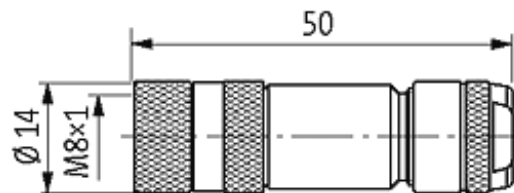

M8 FEMALE 0° SHIELDED WIREABLE SCREW TERM.

4-pol. 0,14...0.5mm²

[Link to Product](#)

Illustration

Female

Product may differ from Image

Approvals

Form

08671

Technical Data

Operating voltage	max. 30 V AC/DC
Operating current per contact	max. 4 A
Connection cross section	0.14...0.5 mm ²
Sealing range (cable diameter)	3.5...5.5 mm
Protection	IP67 inserted and tightened (EN 60529)

General data

Temperature range	-25...+85 °C
-------------------	--------------

Commercial data

country of origin	DE
customs tariff number	85369010
minimum order quantity	1