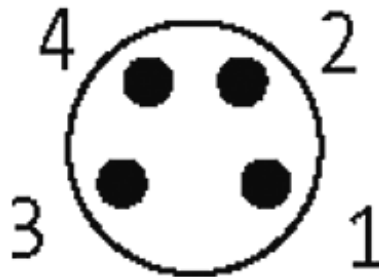

M8 FEMALE 0° SHIELDED WIREABLE SCREW TERM.

4-pol. 0,14...0.5mm²

[Link to Product](#)

Illustration

Female

Product may differ from Image

Approvals

Form

08671

Technical Data

Operating voltage	max. 30 V AC/DC
Operating current per contact	max. 4 A
Connection cross section	0.14...0.5 mm ²
Sealing range (cable diameter)	3.5...5.5 mm
Protection	IP67 inserted and tightened (EN 60529)

General data

Temperature range	-25...+85 °C
-------------------	--------------

Commercial data

country of origin	DE
customs tariff number	85369010
minimum order quantity	1