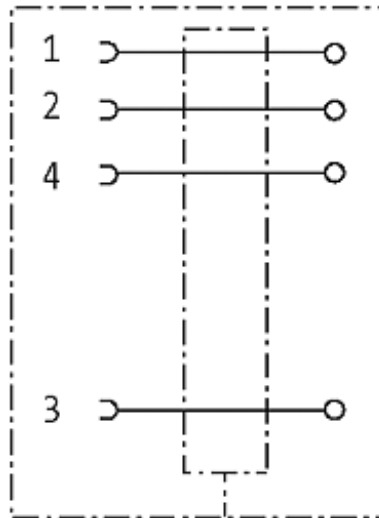

M8 FEMALE 0° SHIELDED WIREABLE SCREW TERM.

4-pol. 0,14...0.5mm²

[Link to Product](#)

Illustration

Female

Product may differ from Image

Approvals

Form

08671

Technical Data

Operating voltage	max. 30 V AC/DC
Operating current per contact	max. 4 A
Connection cross section	0.14...0.5 mm ²
Sealing range (cable diameter)	3.5...5.5 mm
Protection	IP67 inserted and tightened (EN 60529)