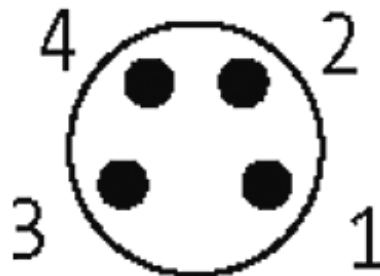

M8 FEMALE 0° FIELD-WIREABLE SCREW TERM.4-pol. 0,14...0.5mm²[Link to Product](#)

Illustration

Female

Product may differ from Image

Approvals

Form

08631

Technical Data

Operating voltage	max. 30 V AC/DC
Operating current per contact	max. 4 A
Connection cross section	0.14...0.5 mm ²
Sealing range (cable diameter)	2.5...5.0 mm
Protection	IP67 inserted and tightened (EN 60529)

General data

Temperature range	-25...+85 °C
-------------------	--------------

Commercial data

country of origin	DE
customs tariff number	85369010
minimum order quantity	1