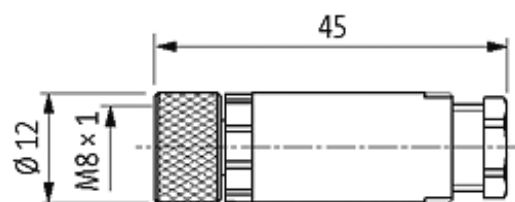

M8 FEMALE 0° FIELD-WIREABLE SCREW TERM.4-pol. 0,14...0.5mm²[Link to Product](#)

Illustration

Female

Product may differ from Image

Approvals

Form

08631

Technical Data

Operating voltage	max. 30 V AC/DC
Operating current per contact	max. 4 A
Connection cross section	0.14...0.5 mm ²
Sealing range (cable diameter)	2.5...5.0 mm
Protection	IP67 inserted and tightened (EN 60529)

General data

Temperature range	-25...+85 °C
-------------------	--------------

Commercial data

country of origin	DE
customs tariff number	85369010
minimum order quantity	1