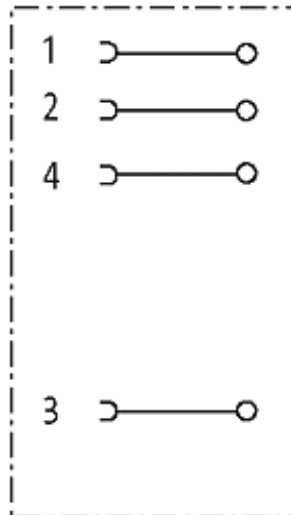

M8 FEMALE 0° FIELD-WIREABLE SCREW TERM.4-pol. 0,14...0.5mm²[Link to Product](#)

Illustration

Female

Product may differ from Image

Approvals

Form

08631

Technical Data

Operating voltage	max. 30 V AC/DC
Operating current per contact	max. 4 A
Connection cross section	0.14...0.5 mm ²
Sealing range (cable diameter)	2.5...5.0 mm
Protection	IP67 inserted and tightened (EN 60529)